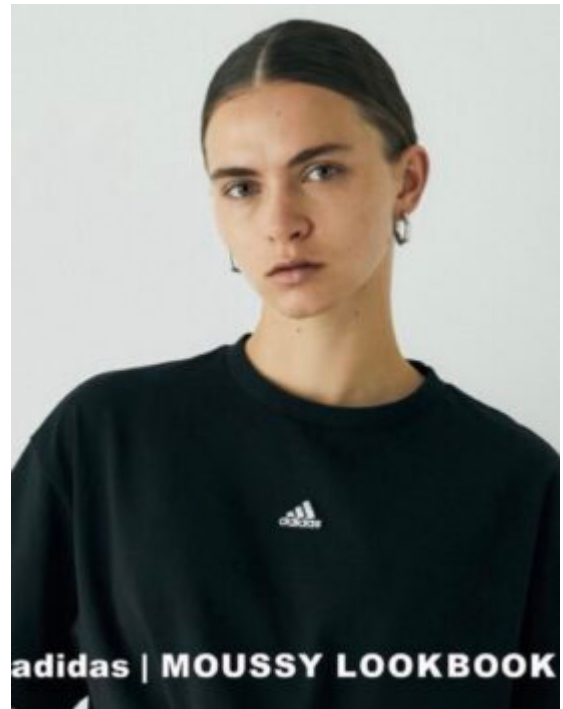

TRUE MODELS

Masha Alexeeva

178 | 84 / 62 / 88 / 39 | Light Brown / Blue Green