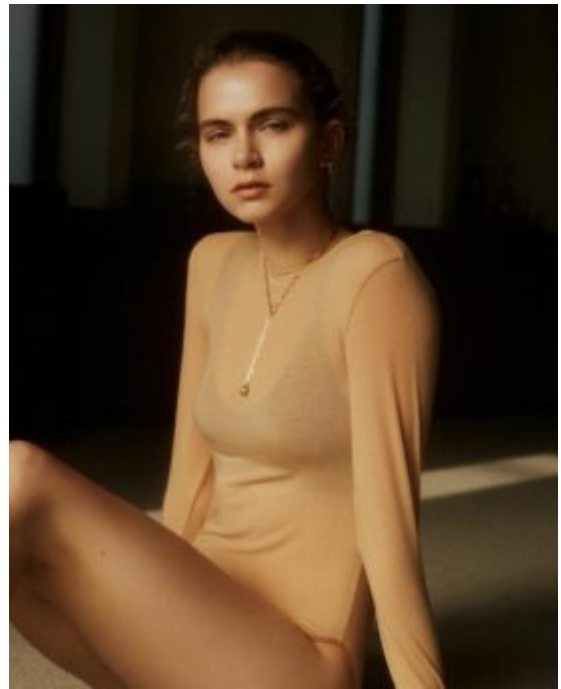

178 | 84 / 62 / 88 / 39 | Light Brown / Blue Green

TRUE MODELS

Masha Alexeeva

178 | 84 / 62 / 88 / 39 | Light Brown / Blue Green

TRUE MODELS

Masha Alexeeva

178 | 84 / 62 / 88 / 39 | Light Brown / Blue Green