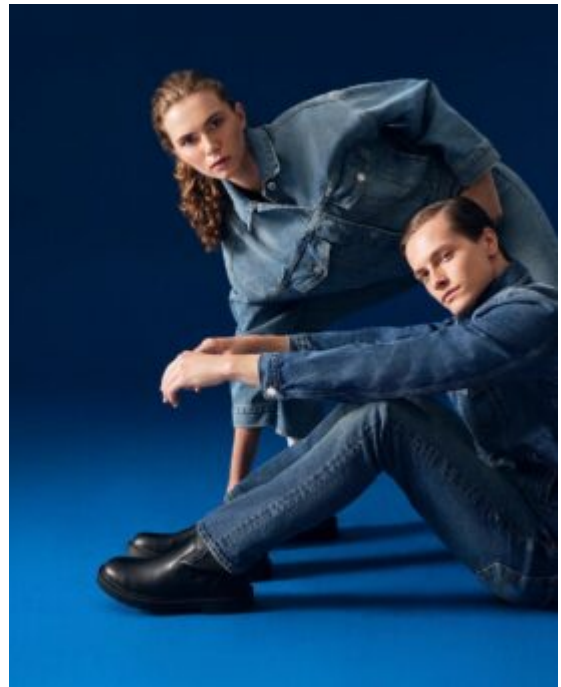

TRUE MODELS

Masha Alexeeva

178 | 84 / 62 / 88 / 39 | Light Brown / Blue Green

TRUE MODELS

Masha Alexeeva

178 | 84 / 62 / 88 / 39 | Light Brown / Blue Green

TRUE MODELS

Masha Alexeeva

178 | 84 / 62 / 88 / 39 | Light Brown / Blue Green

TRUE MODELS

GIORGIO ARMANI

Masha Alexeeva

178 | 84 / 62 / 88 / 39 | Light Brown / Blue Green

TRUE MODELS

Masha Alexeeva

178 | 84 / 62 / 88 / 39 | Light Brown / Blue Green