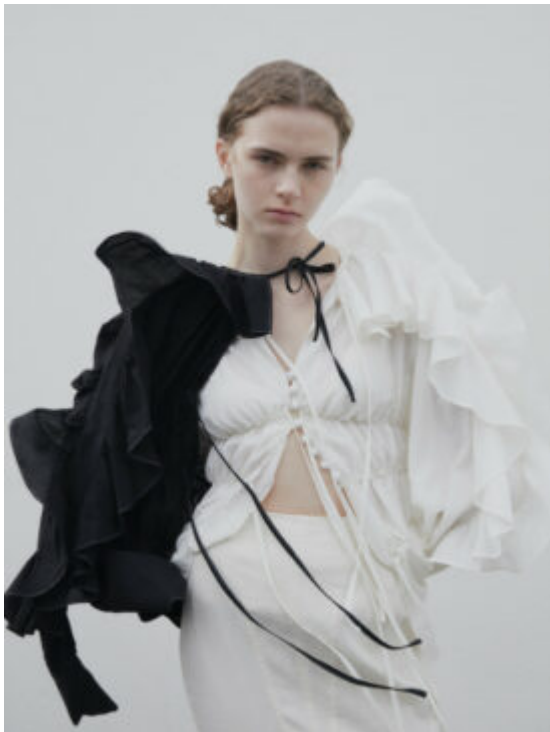

TRUE MODELS

Masha Alexeeva

178 | 84 / 62 / 88 / 39 | Light Brown / Blue Green

TRUE MODELS

Masha Alexeeva

178 | 84 / 62 / 88 / 39 | Light Brown / Blue Green

TRUE MODELS

Masha Alexeeva

178 | 84 / 62 / 88 / 39 | Light Brown / Blue Green

TRUE MODELS

GIORGIO ARMANI

Masha Alexeeva

178 | 84 / 62 / 88 / 39 | Light Brown / Blue Green

TRUE MODELS

Masha Alexeeva

178 | 84 / 62 / 88 / 39 | Light Brown / Blue Green

178 | 84 / 62 / 88 / 39 | Light Brown / Blue Green

TRUE MODELS

Masha Alexeeva

178 | 84 / 62 / 88 / 39 | Light Brown / Blue Green

TRUE MODELS

Masha Alexeeva

178 | 84 / 62 / 88 / 39 | Light Brown / Blue Green