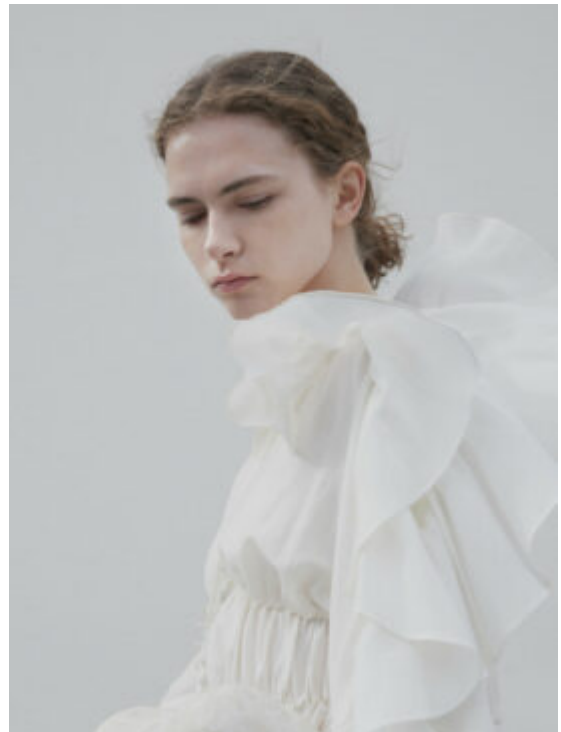

TRUE MODELS

Masha Alexeeva

178 | 84 / 62 / 88 / 39 | Light Brown / Blue Green