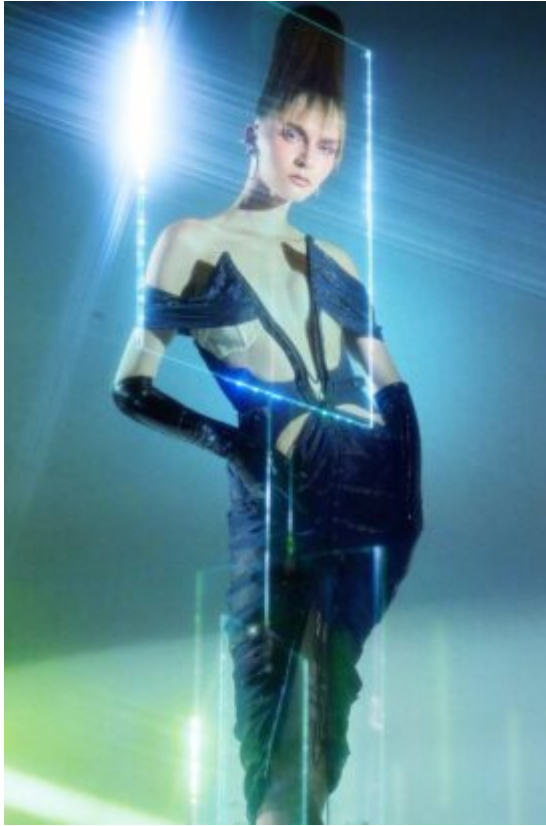

TRUE MODELS

Masha Alexeeva

178 | 84 / 62 / 88 / 39 | Light Brown / Blue Green

TRUE MODELS

Masha Alexeeva

178 | 84 / 62 / 88 / 39 | Light Brown / Blue Green

TRUE MODELS

Masha Alexeeva

178 | 84 / 62 / 88 / 39 | Light Brown / Blue Green

TRUE MODELS

GIORGIO ARMANI

Masha Alexeeva

178 | 84 / 62 / 88 / 39 | Light Brown / Blue Green

TRUE MODELS

Masha Alexeeva

178 | 84 / 62 / 88 / 39 | Light Brown / Blue Green

TRUE MODELS

Masha Alexeeva

178 | 84 / 62 / 88 / 39 | Light Brown / Blue Green

TRUE MODELS