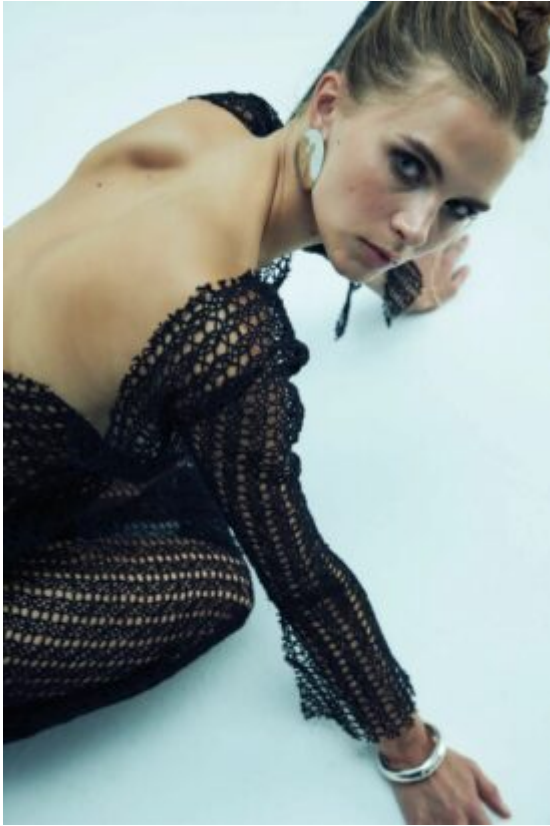

TRUE MODELS

Masha Alexeeva

178 | 84 / 62 / 88 / 39 | Light Brown / Blue Green

TRUE MODELS

Masha Alexeeva

178 | 84 / 62 / 88 / 39 | Light Brown / Blue Green

TRUE MODELS

Masha Alexeeva

178 | 84 / 62 / 88 / 39 | Light Brown / Blue Green

TRUE MODELS

GIORGIO ARMANI

Masha Alexeeva

178 | 84 / 62 / 88 / 39 | Light Brown / Blue Green

TRUE MODELS

Masha Alexeeva

178 | 84 / 62 / 88 / 39 | Light Brown / Blue Green

TRUE MODELS

Masha Alexeeva

178 | 84 / 62 / 88 / 39 | Light Brown / Blue Green

TRUE MODELS